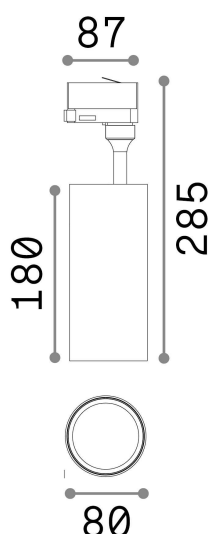

General info

Technical - Spotlights and Tracks

Ean	8021696189697
Item	SMILE 30W CRI80 24° 3000K WH
Installation	Spotlights and Tracks
Guarantee	5 years
Gross weight	0.87 kg
Volume	0.005011 m ³

Technical info

Net weight	0.87 kg
Insulation class	II
Protection index	IP20
Compliance	CE
Operating temperature	0° ~ +40 °C
Dimmer	NO, On-Off
Power output	220-240 V AC 50/60 Hz
Power supply	In-built, included Replaceable (by qualified operators only), electronic, tridonic
Load resistance	IK06
Adjustability	vert. 0°-90° , orizz. 0°-350°
Accessories not included	Honeycomb or Elliptical filter, White decorative ring, Single connection on-off, Link on-off profile

Source info

Integrated source	Integrated LED module
Replaceable source	Replaceable (by qualified operators only)
Power	30 W
Emission	Direct
Max consumption	max 30,00 W
Features LED	LED COB PHILIPS
CCT LED	3000 K
Duration LED (t. 25°C)	50000 h
CRI	> 80
Light beam	24°
Light beam flux	4000 lm
Useful light flux	3410 lm